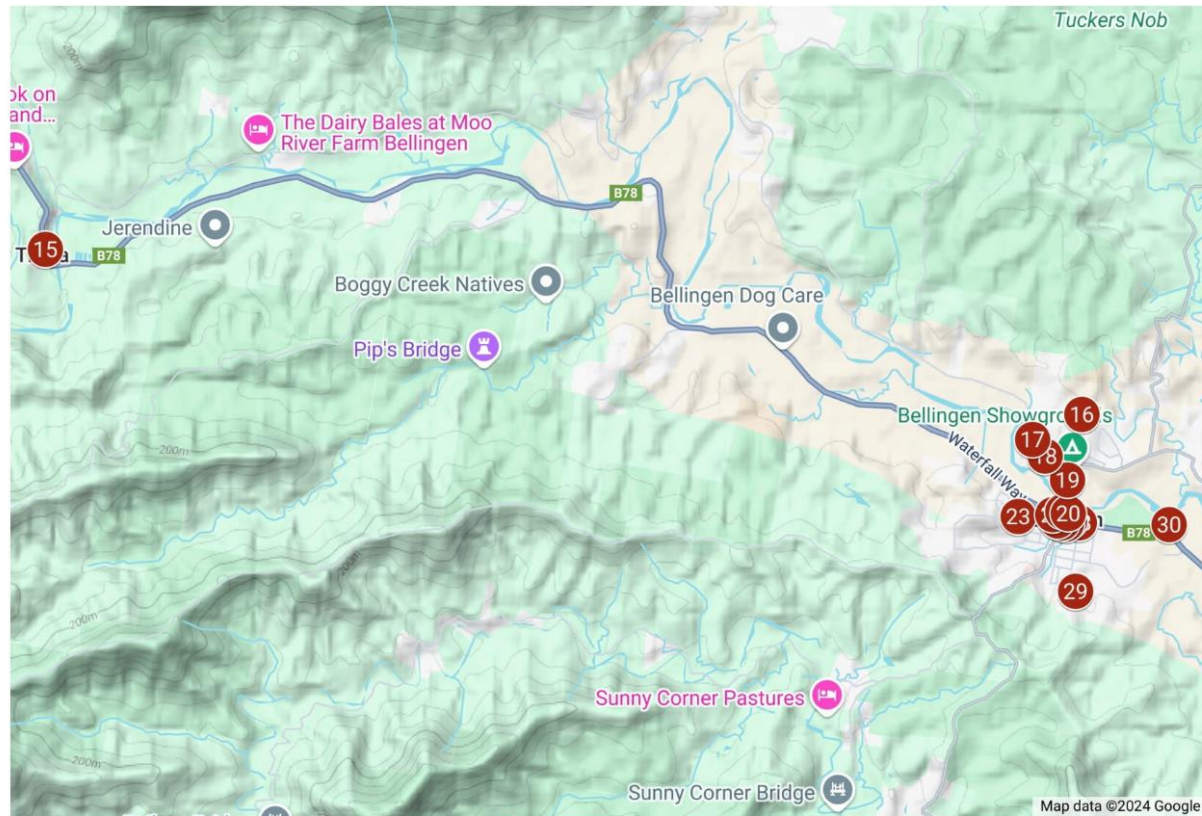

Bellingen Shire Arts Trail Weekend 23-24 November 2024 – Bellingen Map A

- 15 Thora General Store / Maalami
- 16 Dubravka Sabljak
- 17 Brian Purcell
- 18 Shekhina Morgan
- 19 Barney Maple Photography
- 20 Collective Four
- 21 Coastal Claymakers
- 22 Jodi Masters
- 23 Cynthia Miller
- 24 Hyde
- 25 State of Embrace
- 26 Bellingen Gallery & Framing Studio
- 27 Happymess Studio
- 28 Bellingen Potters Collective
- 29 Reanne Brewin Ceramics
- 30 Nexus Community Gallery

Bellingen Shire Arts Trail Weekend 23-24 November 2024 – Bellingen Map B

- 15 Thora General Store / Maalami < See Map A
- 16 Dubravka Sabljak
- 17 Brian Purcell
- 18 Shekhina Morgan
- 19 Barney Maple Photography
- 20 Collective Four
- 21 Coastal Claymakers
- 22 Jodi Masters
- 23 Cynthia Miller
- 24 Hyde
- 25 State of Embrace
- 26 Bellingen Gallery & Framing Studio
- 27 Happymess Studio
- 28 Bellingen Potters Collective
- 29 Reanne Brewin Ceramics
- 30 Nexus Community Gallery