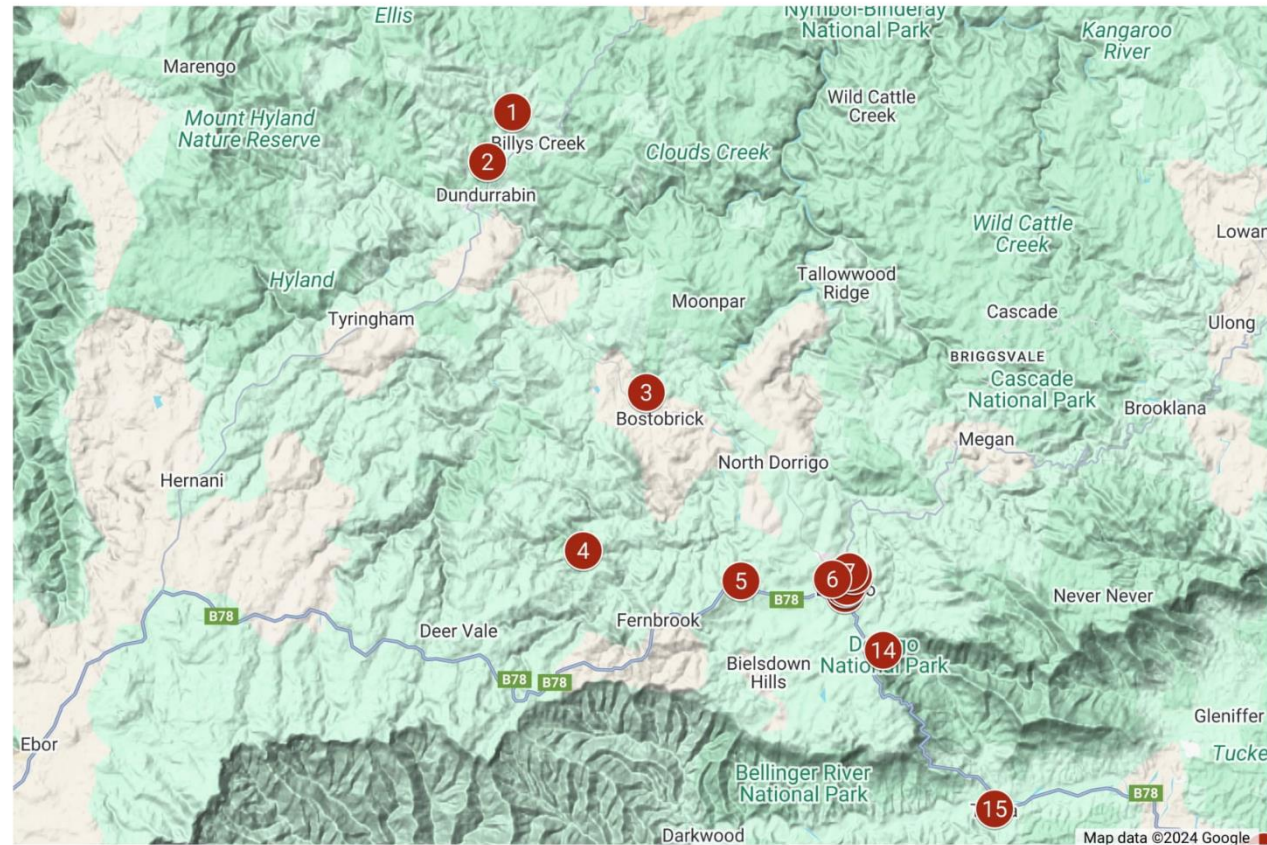

# Bellingen Shire Arts Trail Weekend 23-24 November 2024 – Dorrigo Map A

- 1 Doff Griffith
- 2 Rudy Kistler
- 3 James A & B Studios
- 4 Bev Stevens
- 5 Onemobdreaming
- 6 Dorrigo Show Fine Art Exhibition
- 7 Penelope Lowther
- 8 The Shed Exhibition
- 9 Wildcraft - CANCELLED
- 10 Edge of Time
- 11 Dorrigo & Beyond
- 12 Leilah Mackie - CANCELLED
- 13 Dorrigo Plateau Fibre Group
- 14 Dorrigo Rainforest Centre
- 15 Thora General Store / Maalami

# Bellingen Shire Arts Trail Weekend 23-24 November 2024 – Dorrigo Map B

Dorrigo Rainforest Centre – see Map A

- 6  
Dorrigo Show Fine Art Exhibition
- 7  
Penelope Lowther
- 8  
The Shed Exhibition
- 9  
Wildcraft - CANCELLED
- 10  
Edge of Time
- 11  
Dorrigo & Beyond
- 12  
Leilah Mackie - CANCELLED
- 13  
Dorrigo Plateau Fibre Group
- 14  
Dorrigo Rainforest Centre